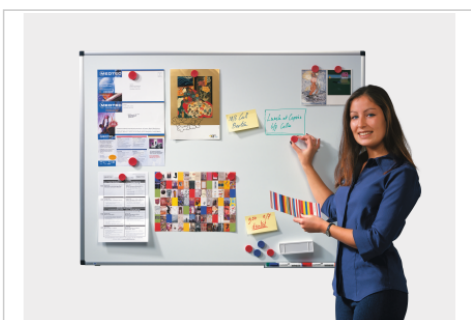

## PREMIUM whiteboard

**120x240cm**

- Lacquered steel board surface
- Suitable for writing on with dry wipe board markers
- Aluminium frame with dark grey plastic corner caps
- 30 cm marker tray
- Easy wall mounting with concealed slot system
- Can be mounted either horizontally or vertically
- Comes complete with mounting set, marker tray and board marker

## Specifications

Surface (material/colour)	Lacquered steel / White
Frame (material/colour)	Aluminium / Grey aluminium (RAL9007)
Corner (material/colour)	Plastic / Graphite grey (RAL7024)
Magnetic	yes
Article dimensions	2400 x 1200 x 11 (mm)
Pre printed	no
Print theme	no
Weight / m2	12.00 kg
Mounting type	Concealed wall mount slot system
Included accessories	Aluminium marker tray, Board marker
Product warranty	2 years
Surface warranty	10 years